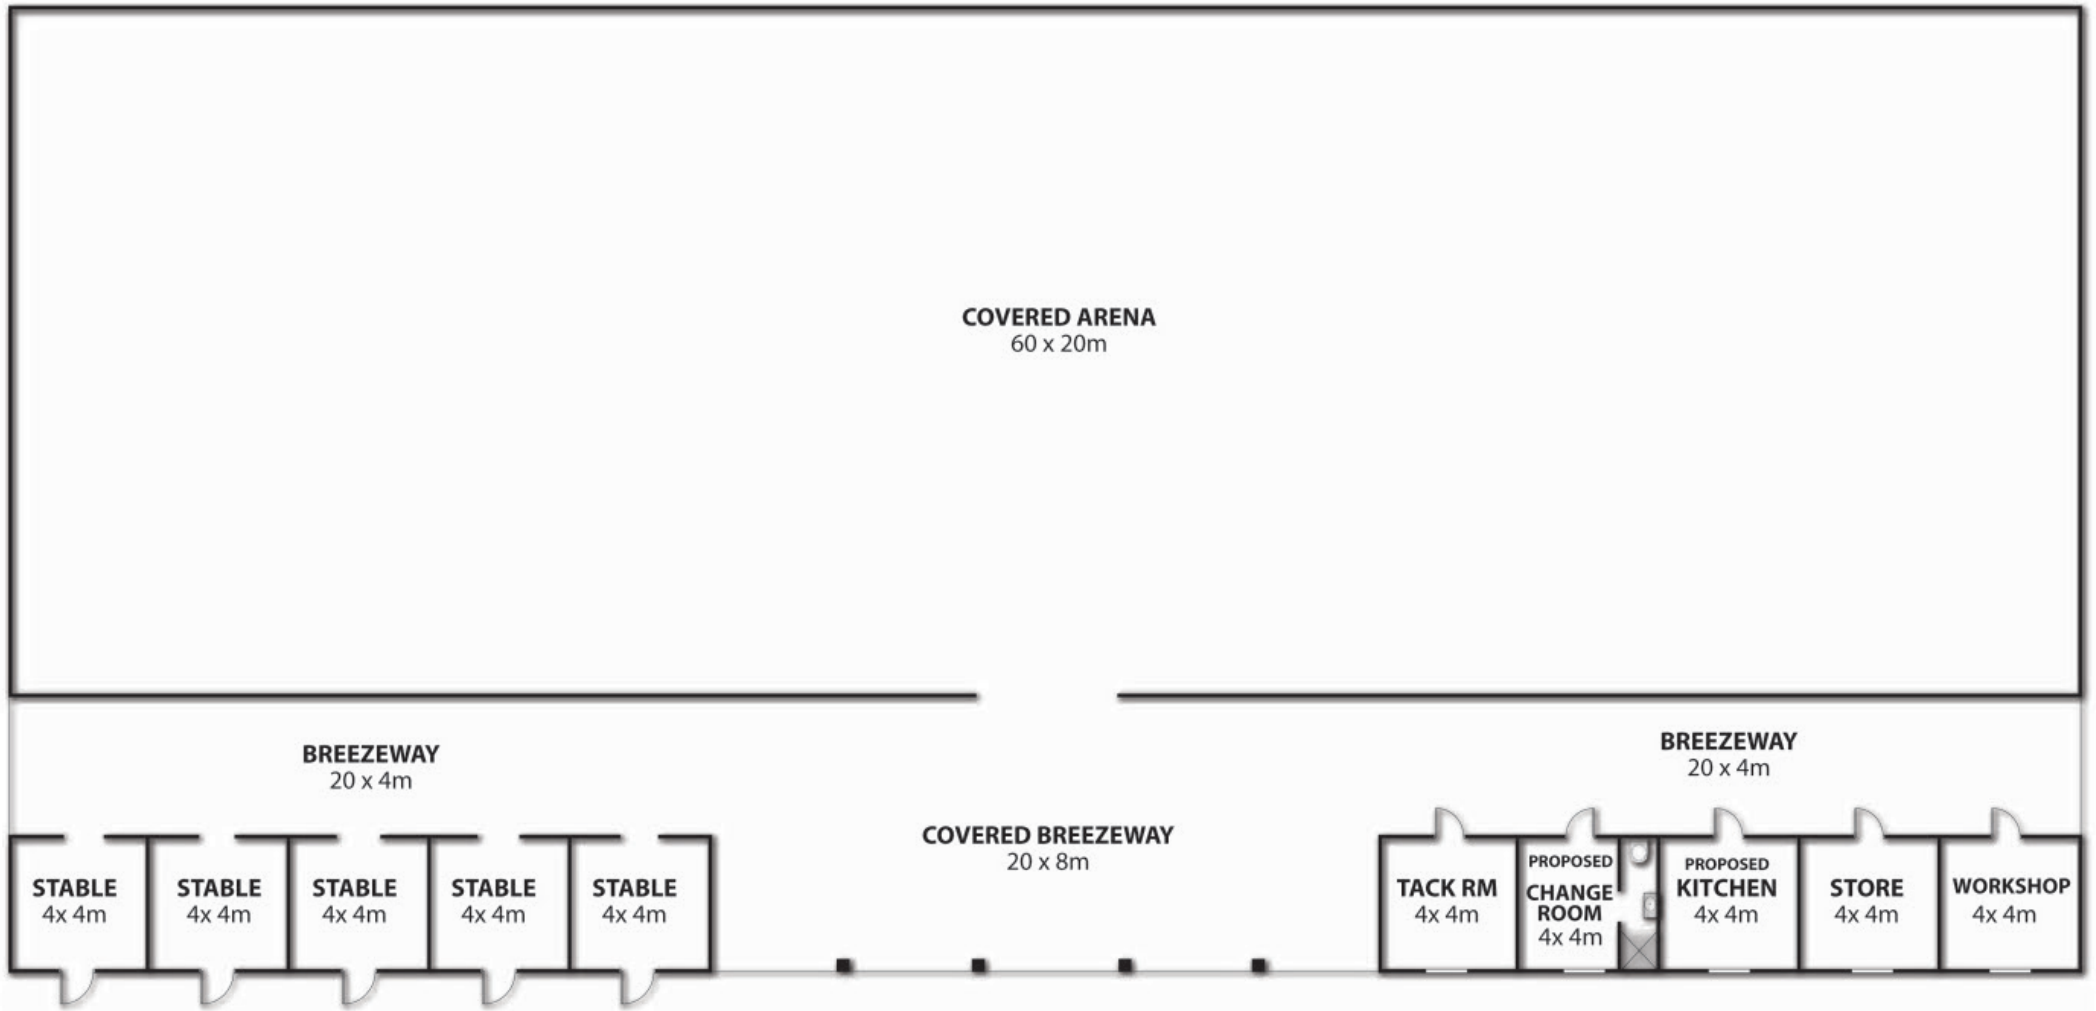

TOTAL AREA: 1680m² (approx) 

Dee-Anne Hunt
Lifestyle Property Specialist

104 JOHNSONS ROAD BALHANNAH