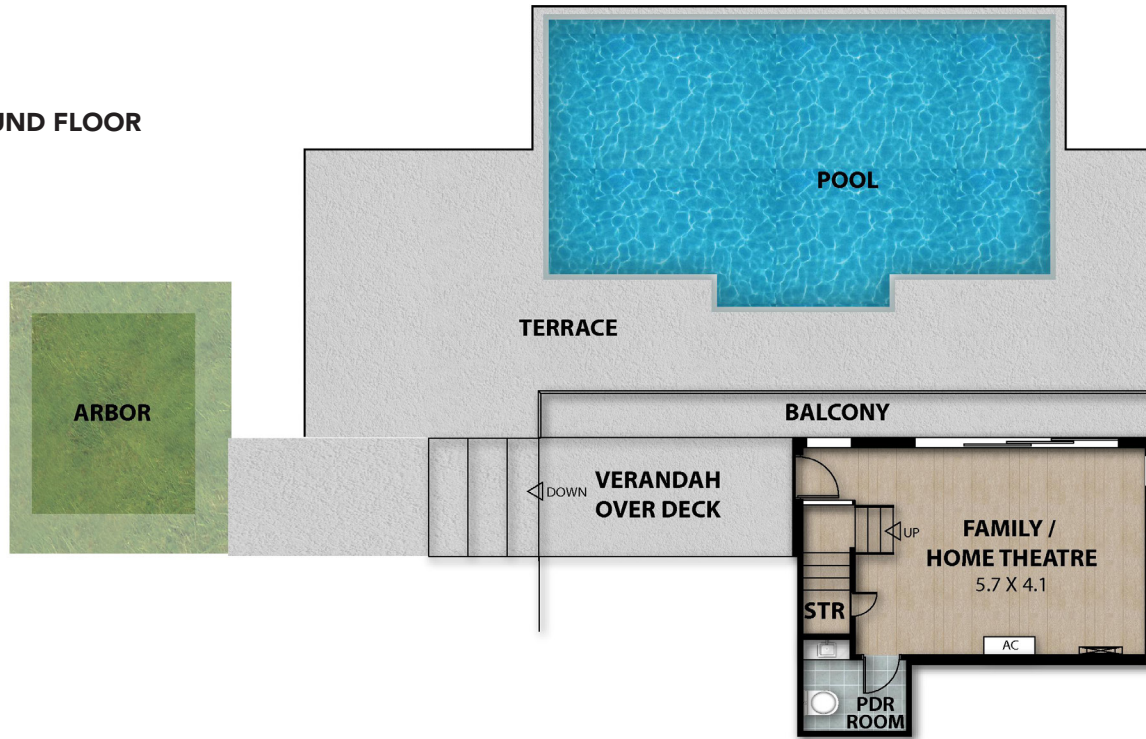

**LOWER GROUND FLOOR**

*Dee-Anne Hunt*

Lifestyle Property Specialist

18-26 VISTA AVENUE SKYE

LOWER GRND FLOOR:	36m <sup>2</sup> (approx)
UPPER GRND FLOOR:	222m <sup>2</sup> (approx)
BALCONIES:	46m <sup>2</sup> (approx)
DECK:	24m <sup>2</sup> (approx)
PORCH:	10m <sup>2</sup> (approx)
TOTAL:	338m <sup>2</sup> (approx)

**UPPER GROUND FLOOR**