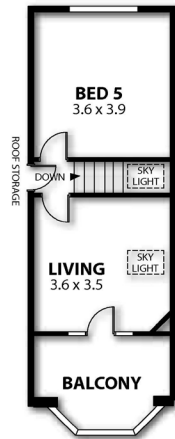

FIRST FLOOR

FIRST FLOOR

GROUND FL: 315m² (approx)
 FIRST FLOOR: 51m² (approx)
 CELLAR: 28m² (approx)
 GARAGE: 82m² (approx)
 CARPORT: 18m² (approx)
 PERGOLA: 12m² (approx)
 VERANDAH: 65m² (approx)
 TOTAL: 571m² (approx)