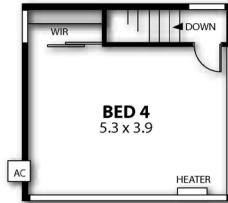

FIRST FLOOR

FIRST FLOOR

GROUND FL: 315m² (approx)
 FIRST FLOOR: 51m² (approx)
 CELLAR: 28m² (approx)
 GARAGE: 82m² (approx)
 CARPORT: 18m² (approx)
 PERGOLA: 12m² (approx)
 VERANDAH: 65m² (approx)
 TOTAL: 571m² (approx)