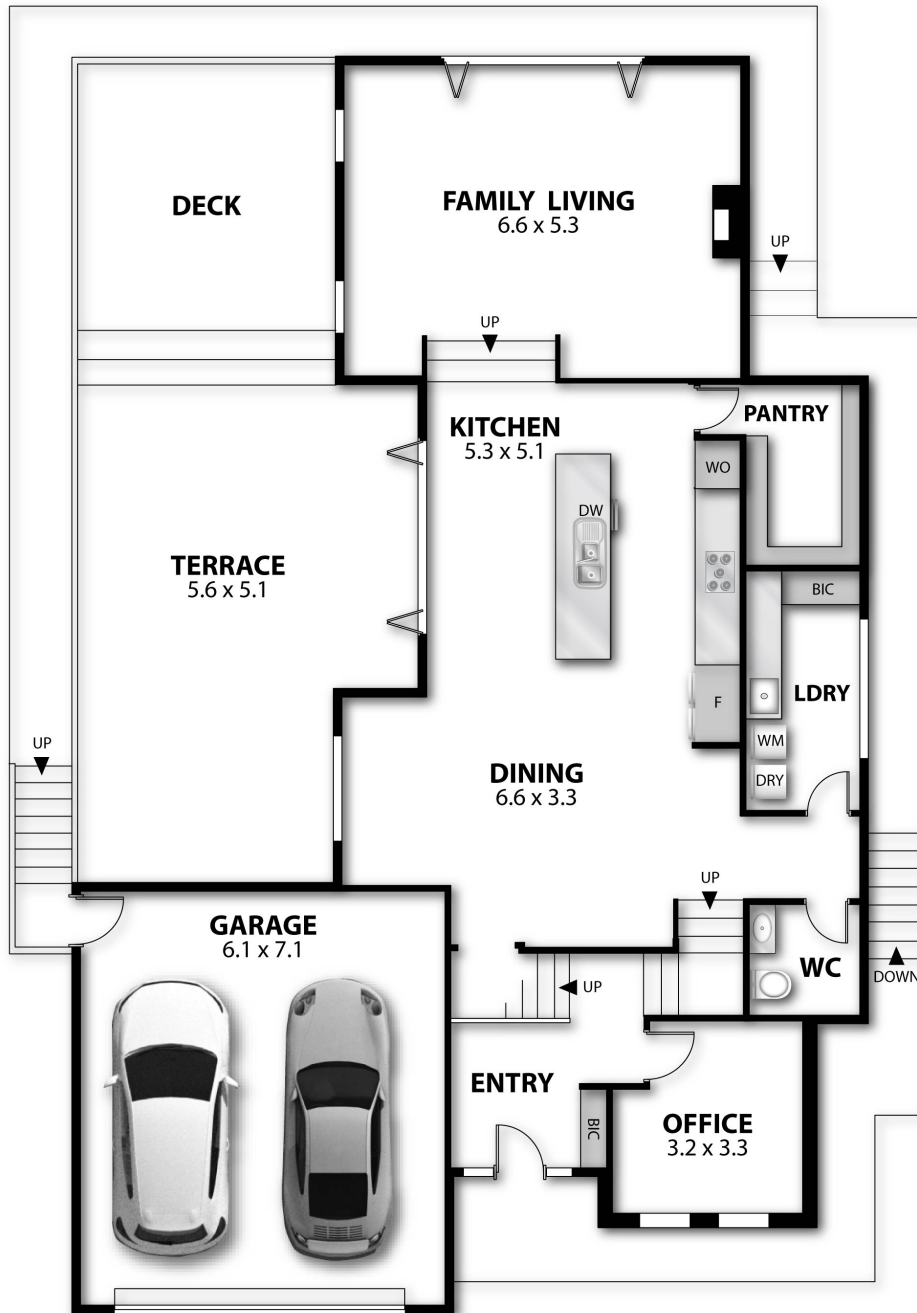

GROUND FLOOR

GROUND FL: 185m² (approx)
 FIRST FLOOR: 157m² (approx)
 TERRACE: 43m² (approx)
 DECK: 24m² (approx)
 TOTAL: 409m² (approx)

FIRST FLOOR

Dee-Anne Hunt

Lifestyle Property Specialist

57 SHEOAK ROAD CRAFTERS WEST