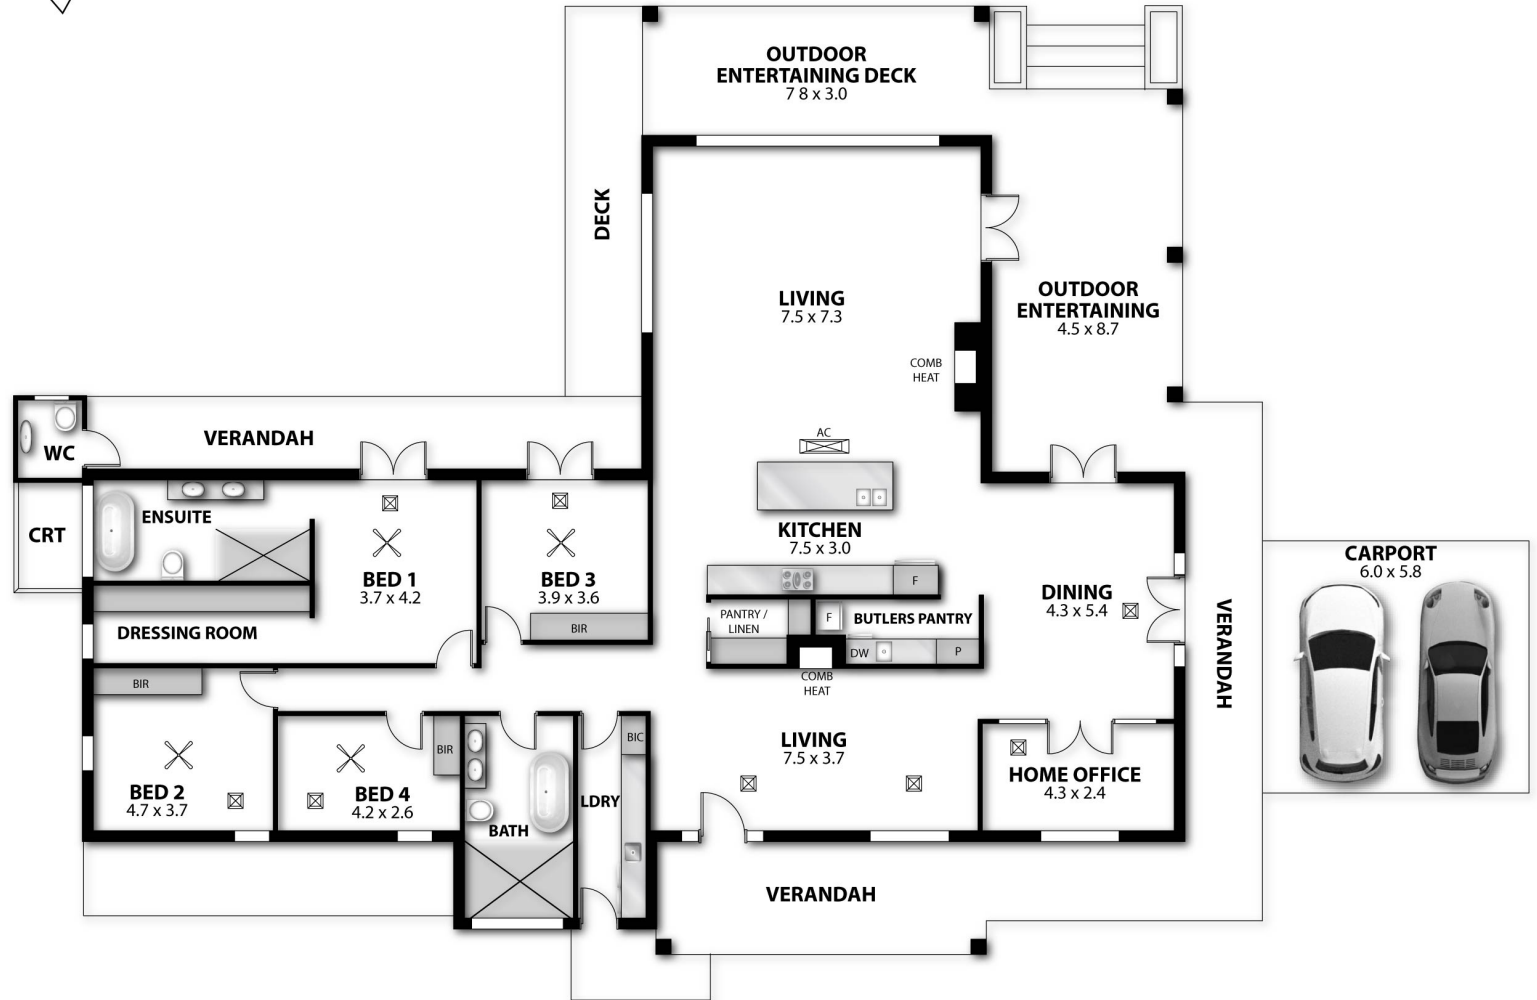

LIVING AREA: 292m² (approx)
 VER. ENT. AREA: 147m² (approx)
 CARPORT: 35m² (approx)
 TOTAL: 474m² (approx)

Dee Anne Hunt

LIFESTYLE PROPERTY SPECIALIST

249 FAIRVIEW ROAD HAHNDORF