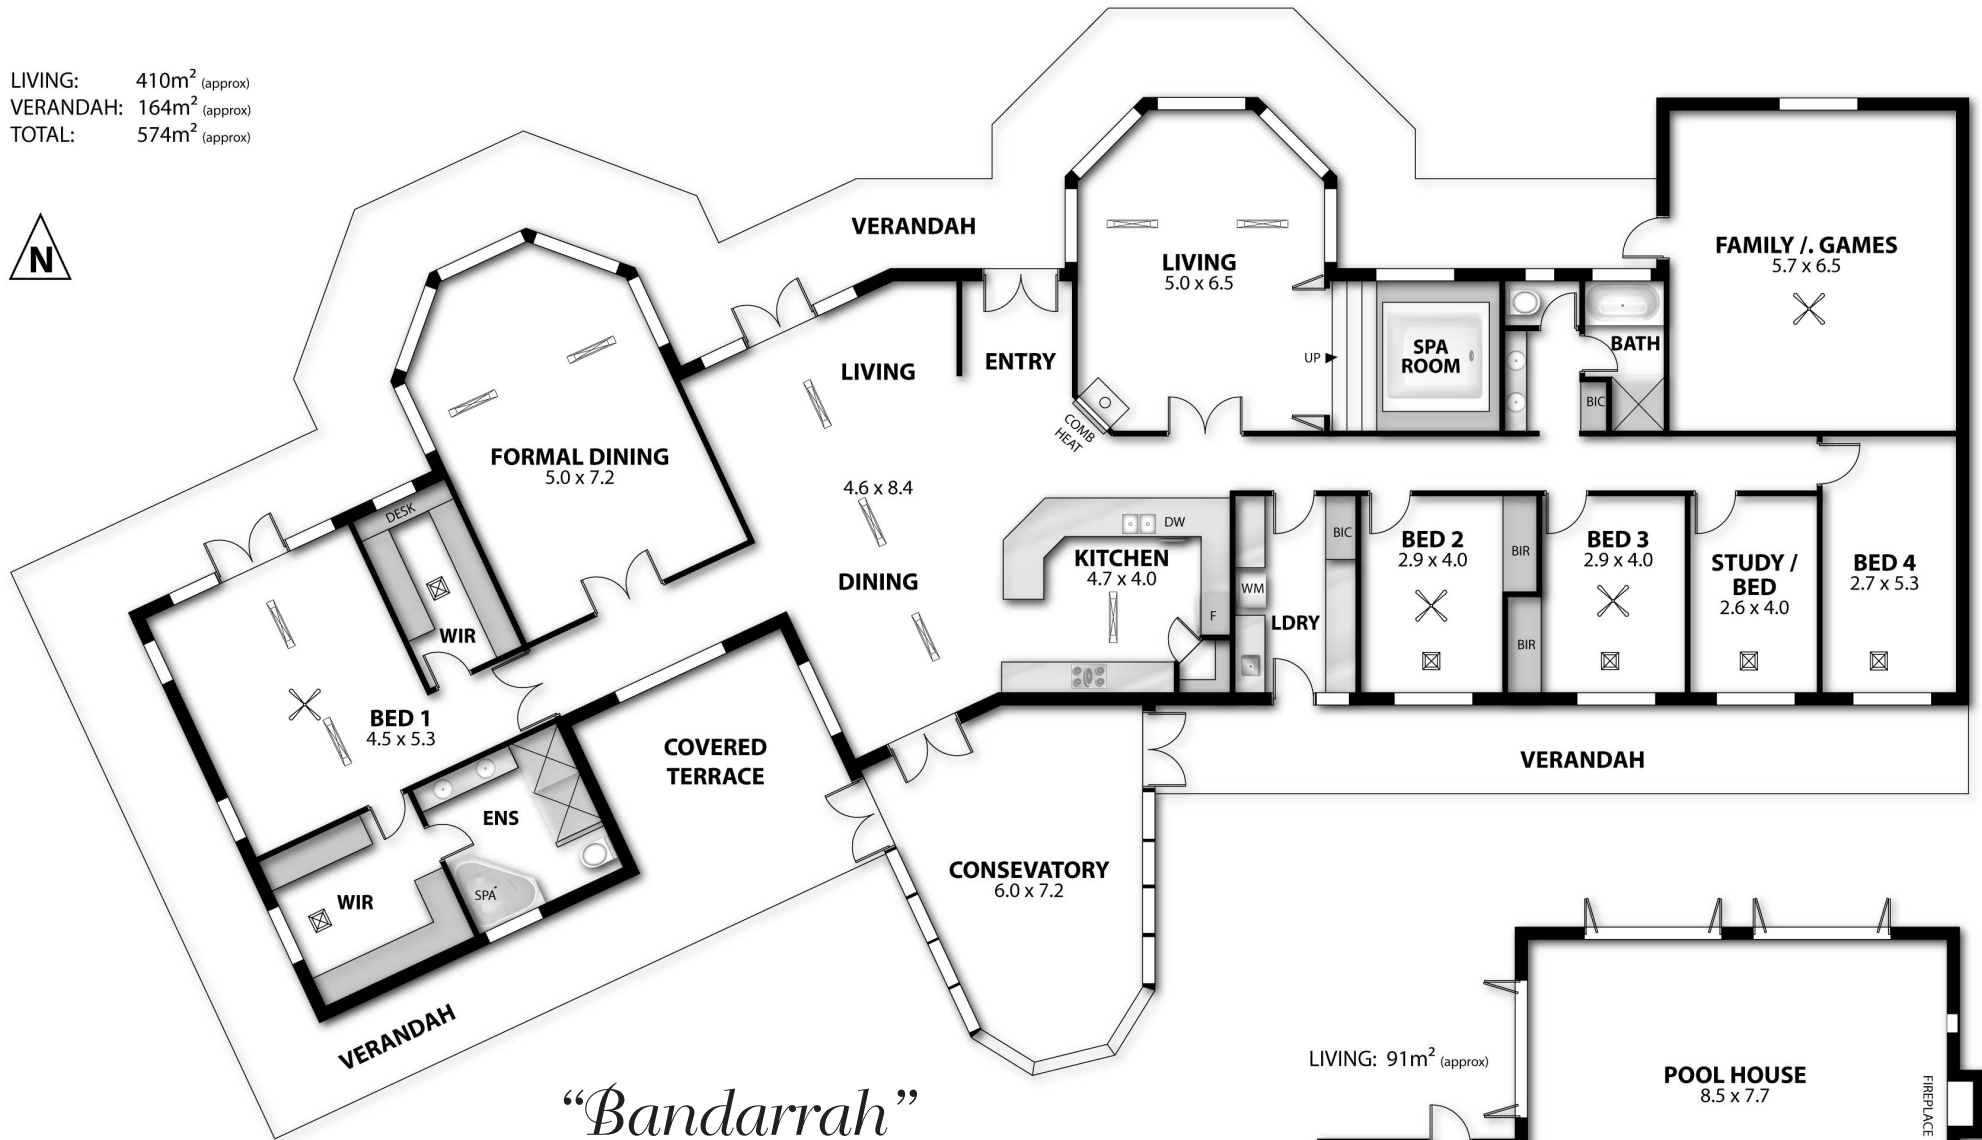

LIVING: 410m² (approx)
 VERANDAH: 164m² (approx)
 TOTAL: 574m² (approx)

“Bandarra”
Dee Anne Hunt
 LIFESTYLE PROPERTY SPECIALIST
 71 SAND ROAD JUPITER CREEK