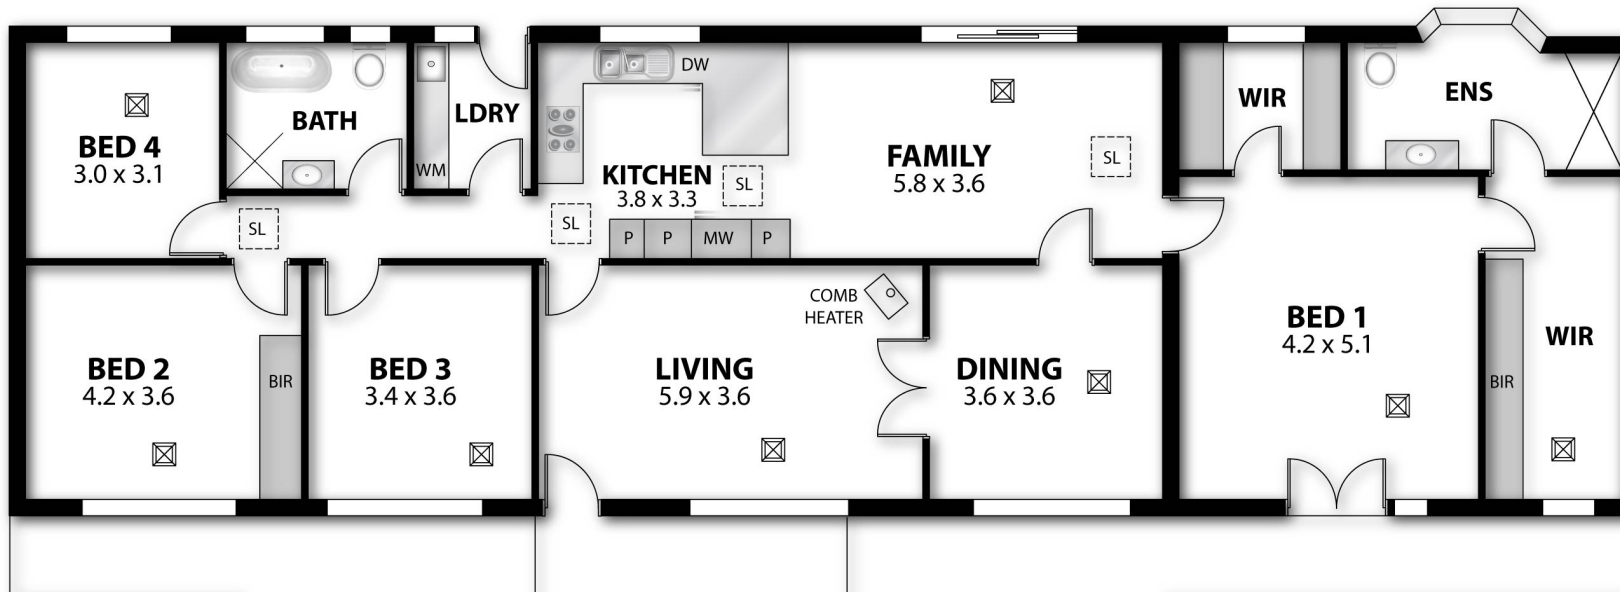

LIVING AREA: 188m² (approx)
 OUTDOOR ENT.: 95m² (approx)
 STUDIO: 71m² (approx)
 TOTAL: 354m² (approx)

OUTDOOR ENTERTAINING

“The Forge”
Dee Anne Hunt

LIFESTYLE PROPERTY SPECIALIST

298 OLD MOUNT BARKER ROAD MOUNT BARKER