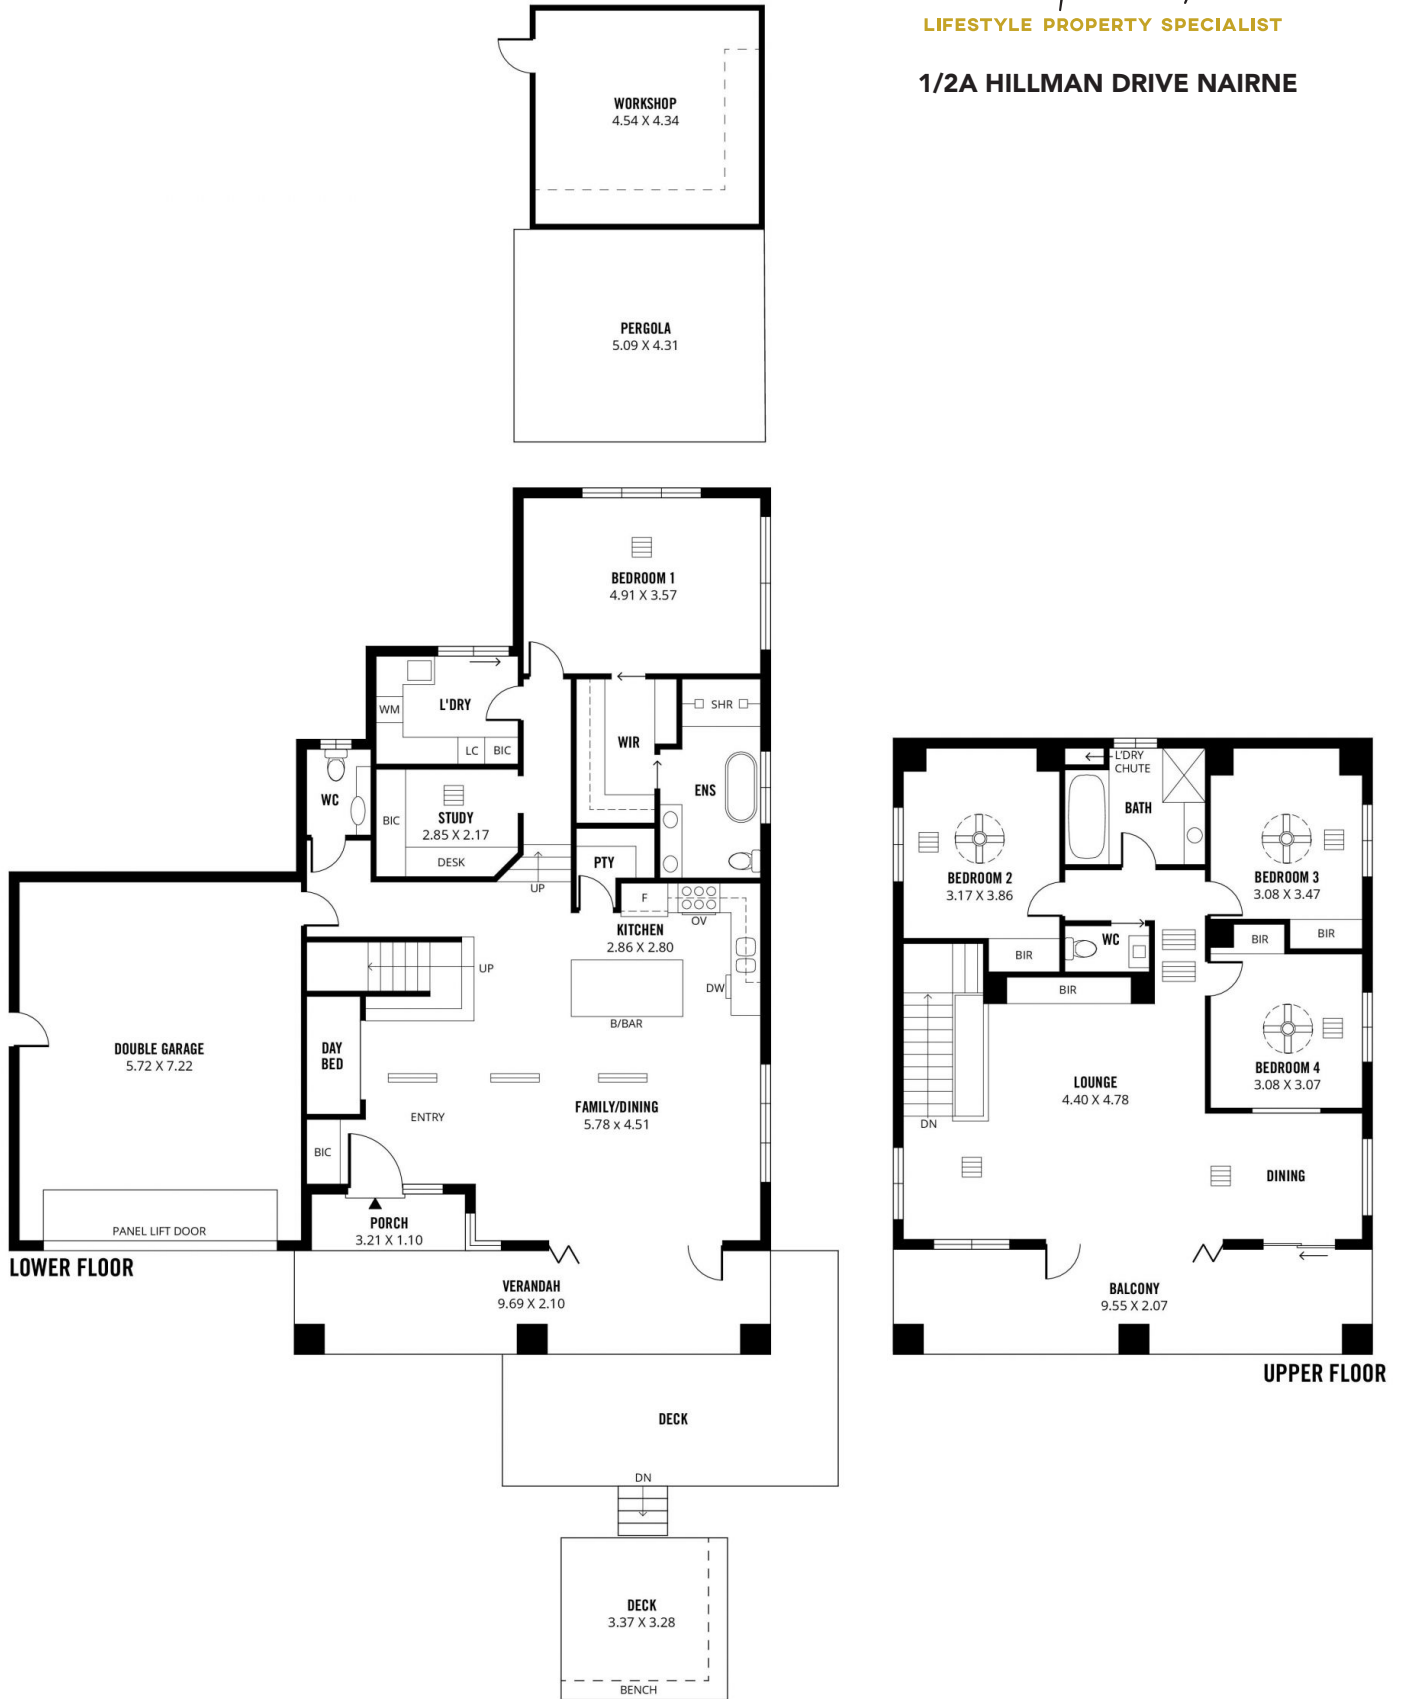

*Dee Anne Hunt*

LIFESTYLE PROPERTY SPECIALIST

1/2A HILLMAN DRIVE NAIRNE

Scale in metres. This drawing is for illustration purposes only. All measurements are approximate and details intended to be relied upon should be independently verified.