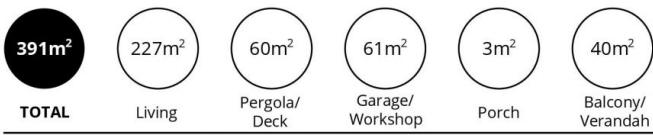

*Dee Anne Hunt*

LIFESTYLE PROPERTY SPECIALIST

1/2A HILLMAN DRIVE NAIRNE

Scale in metres. This drawing is for illustration purposes only. All measurements are approximate and details intended to be relied upon should be independently verified.