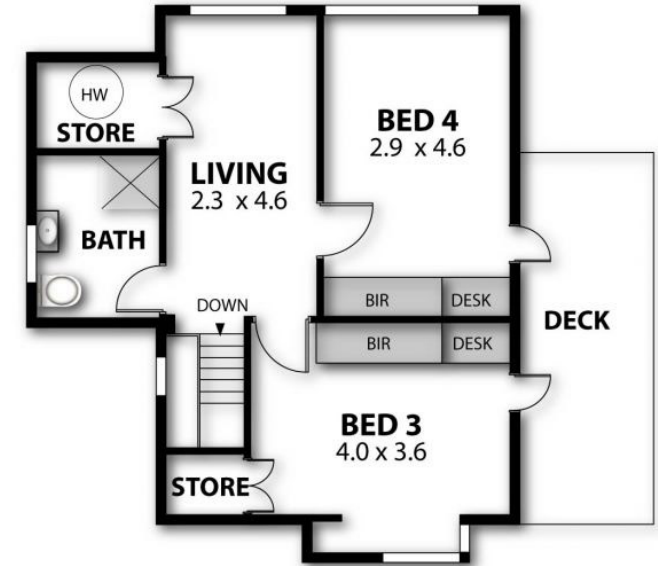

GROUND FLOOR

FIRST FLOOR

GROUND FL:	178m ² (approx)
FIRST FLOOR:	56m ² (approx)
PORCH:	8m ² (approx)
VERANDAH:	10m ² (approx)
PERGOLA:	24m ² (approx)
DECK:	12m ² (approx)
TOTAL:	288m ² (approx)

Dee Anne Hunt