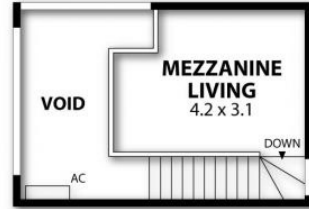

LEVEL 1: 134m² (approx)
 LEVEL 2: 252m² (approx)
 LEVEL 3: 14m² (approx)
 ENT. TERRACE: 48m² (approx)
 ENT. DECK: 43m² (approx)
 CARPORT: 42m² (approx)
 TOTAL: 533m² (approx)

LEVEL 3

LEVEL 2

LEVEL 1

Dee Anne Hunt