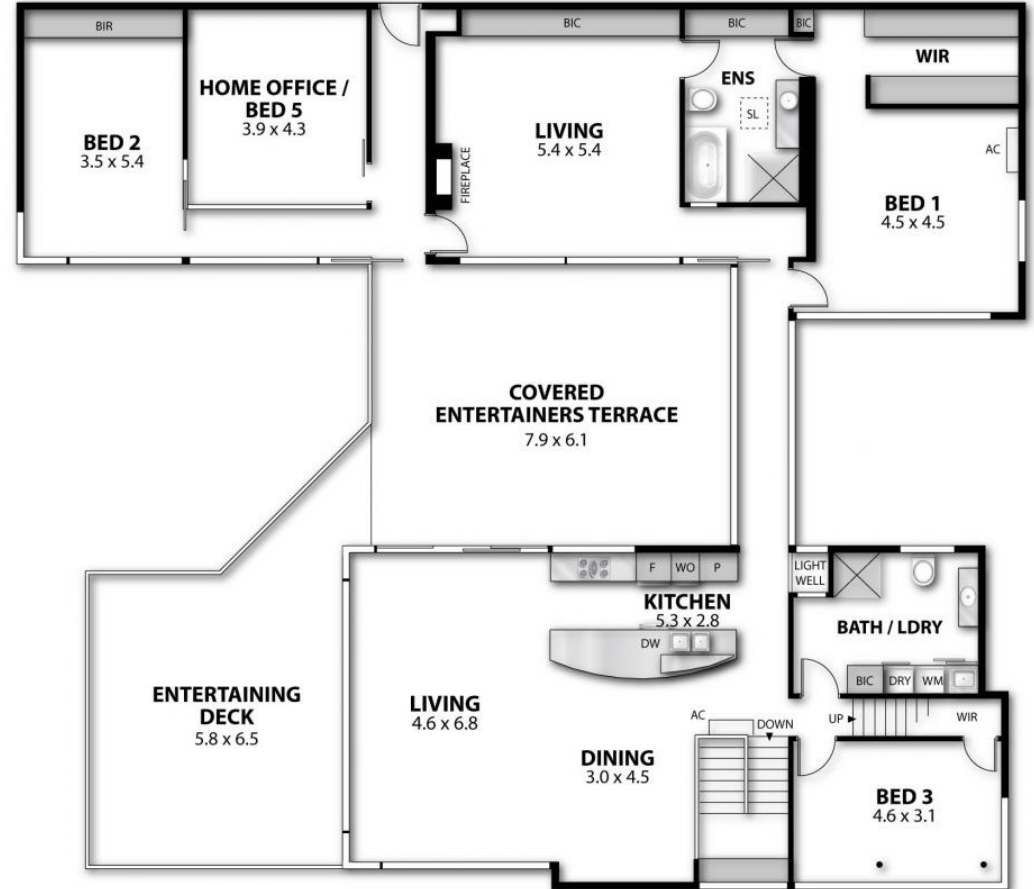

LEVEL 1: 134m² (approx)
 LEVEL 2: 252m² (approx)
 LEVEL 3: 14m² (approx)
 ENT. TERRACE: 48m² (approx)
 ENT. DECK: 43m² (approx)
 CARPORT: 42m² (approx)
 TOTAL: 533m² (approx)

LEVEL 3

LEVEL 2

LEVEL 1

Dee Anne Hunt