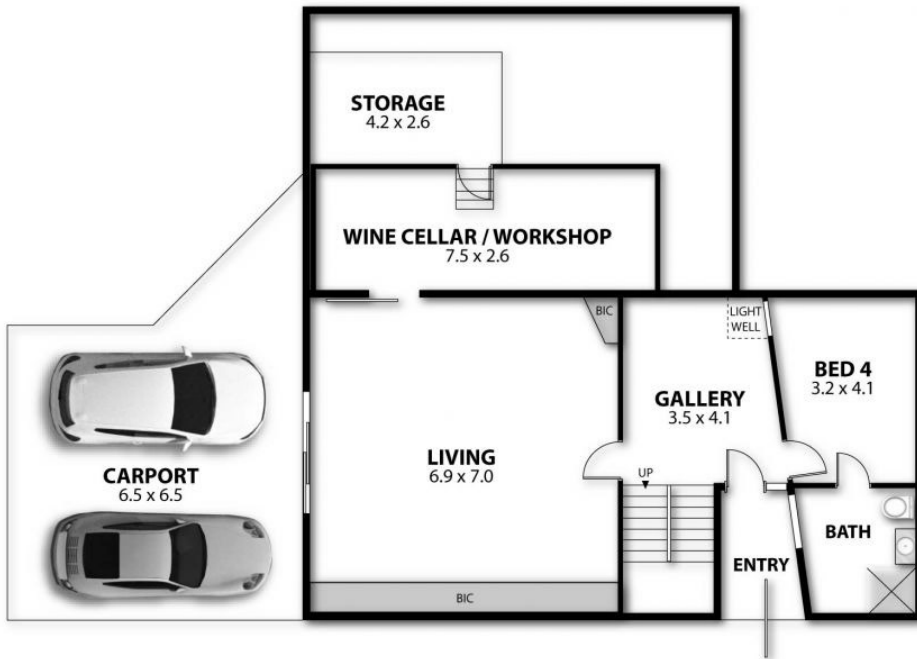

LEVEL 1: 134m² (approx)
 LEVEL 2: 252m² (approx)
 LEVEL 3: 14m² (approx)
 ENT. TERRACE: 48m² (approx)
 ENT. DECK: 43m² (approx)
 CARPORT: 42m² (approx)
 TOTAL: 533m² (approx)

LEVEL 3

LEVEL 2

LEVEL 1

Dee Anne Hunt