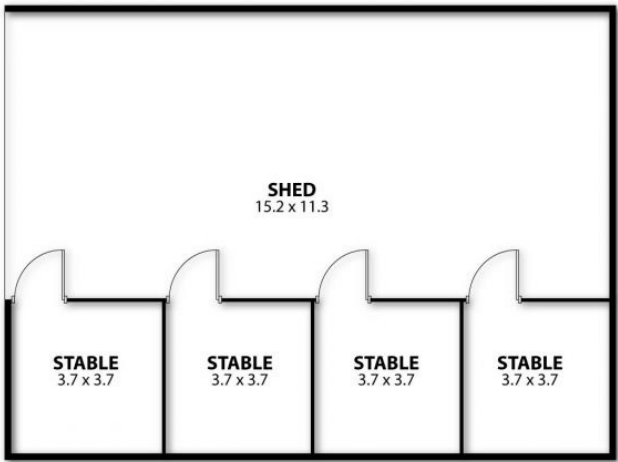

LIVING AREA: 153m² (approx)
VERANDAH: 29m² (approx)
CARPORT: 72m² (approx)
TOTAL: 254m² (approx)

Dee Anne Hunt

LIFESTYLE PROPERTY SPECIALIST

82 BLOCKS ROAD BIRDWOOD