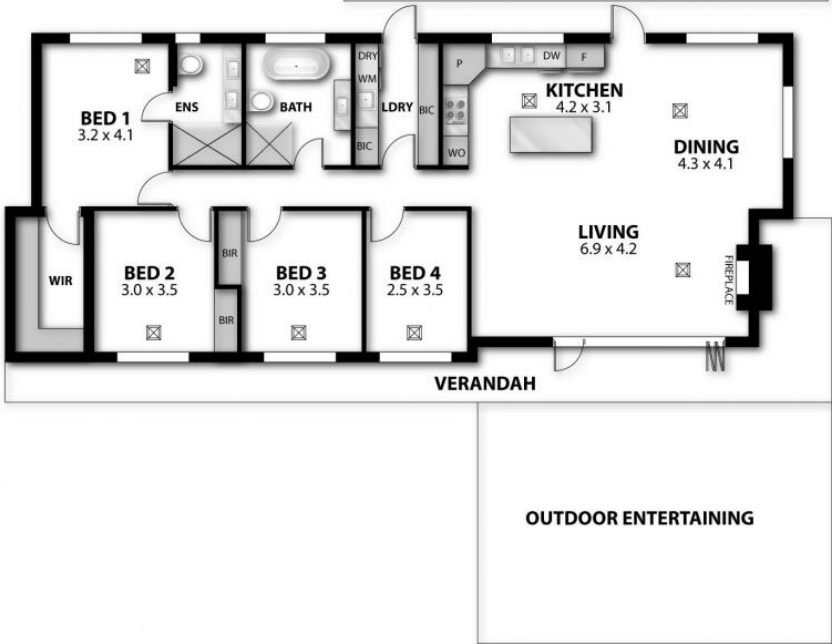

LIVING AREA: 153m² (approx)
VERANDAH: 29m² (approx)
CARPORT: 72m² (approx)
TOTAL: 254m² (approx)

Dee Anne Hunt

LIFESTYLE PROPERTY SPECIALIST

82 BLOCKS ROAD BIRDWOOD