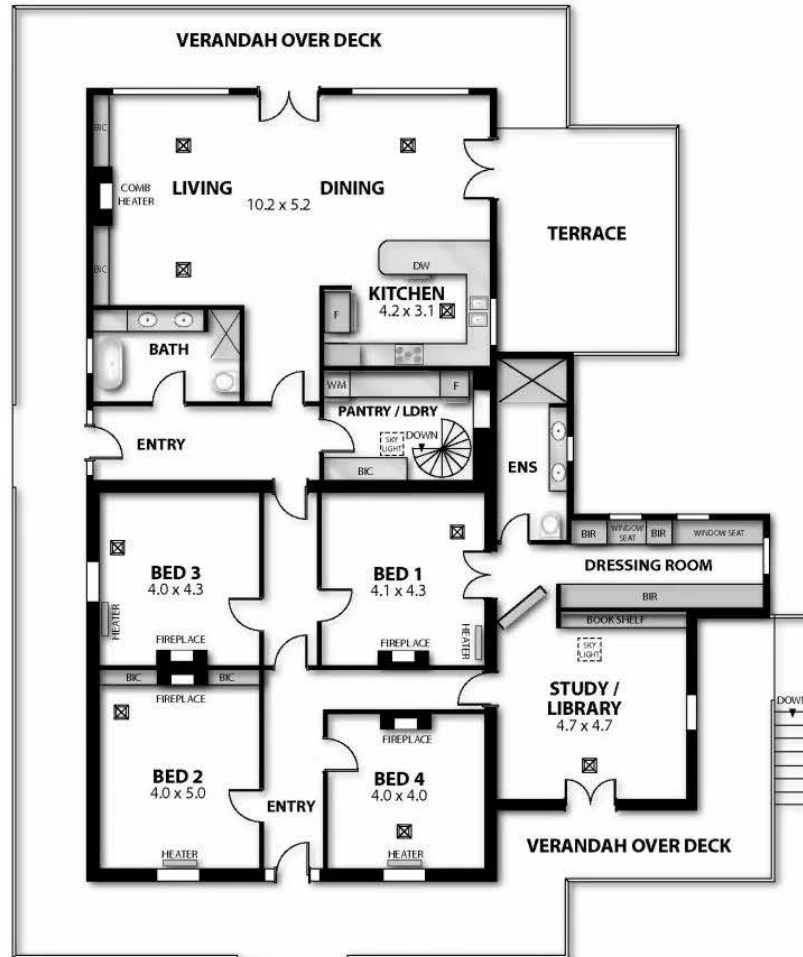

Dee Anne Hunt

LIFESTYLE PROPERTY SPECIALIST

227 OLD MOUNT BARKER ROAD ALDGATE

POOL

LOWER LEVEL

UPPER LEVEL

UPPER LEVEL:	259m ² (approx)
VER. OVER DECK:	122m ² (approx)
TERRACE:	25m ² (approx)
LOWER LEVEL:	75m ² (approx)
VERANDAH:	64m ² (approx)
TERRACE:	51m ² (approx)
TOTAL:	596m ² (approx)