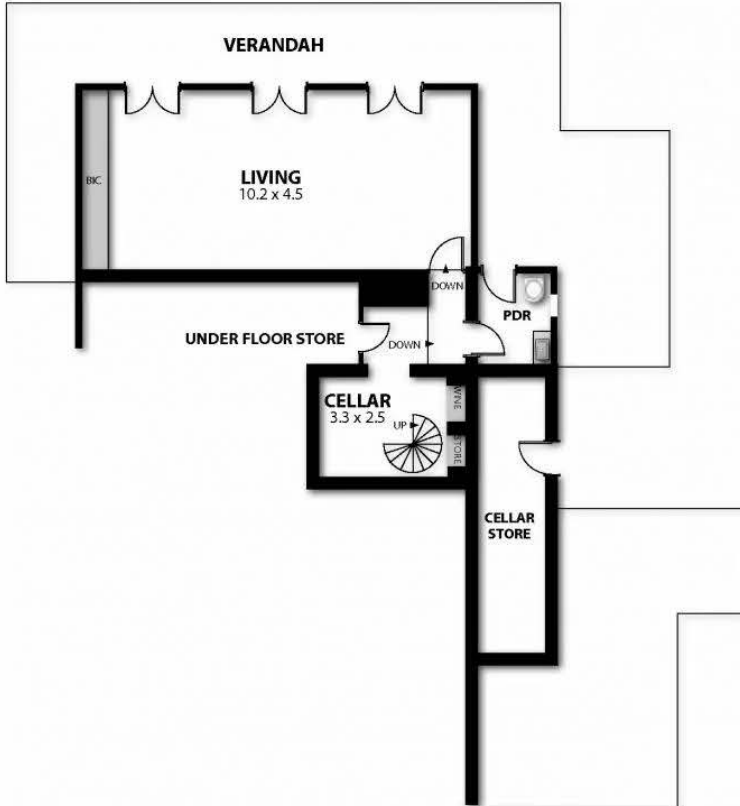

Dee Anne Hunt

LIFESTYLE PROPERTY SPECIALIST

227 OLD MOUNT BARKER ROAD ALDGATE

POOL

LOWER LEVEL

UPPER LEVEL

UPPER LEVEL:	259m ² (approx)
VER. OVER DECK:	122m ² (approx)
TERRACE:	25m ² (approx)
LOWER LEVEL:	75m ² (approx)
VERANDAH:	64m ² (approx)
TERRACE:	51m ² (approx)
TOTAL:	596m ² (approx)